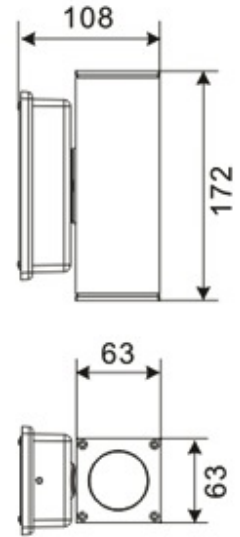

# LED Wall Lighting – LR-W00120

Model No.	LR-W00120
LED Type	CREE XP
LED Q'TY.	3
Beam Angle	45°
Minimum luminous flux(lm)	300
Voltage	12V AC/DC
LED Watt	3W
Environmental Temperature	- 20°C-60°C
Environmental Humidity	0%-95%
Safety Class	III
Safety Type	IP44
Material	Aluminium
Driver	Excluded